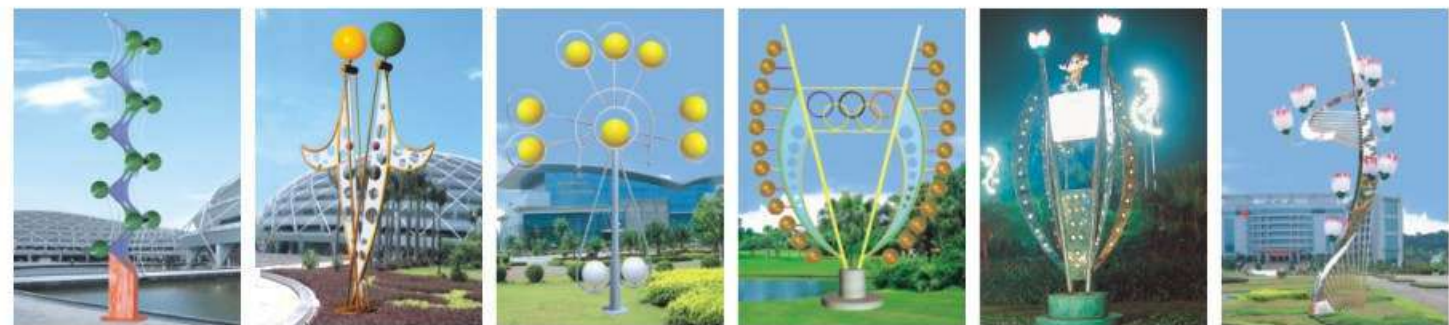

YF-E2447 H:3-4m YF-E2448 H:3-4m YF-E2449 H:3-4m YF-E2450 H:3-4m YF-E2451 H:4-5m YF-E2452 H:3-5m